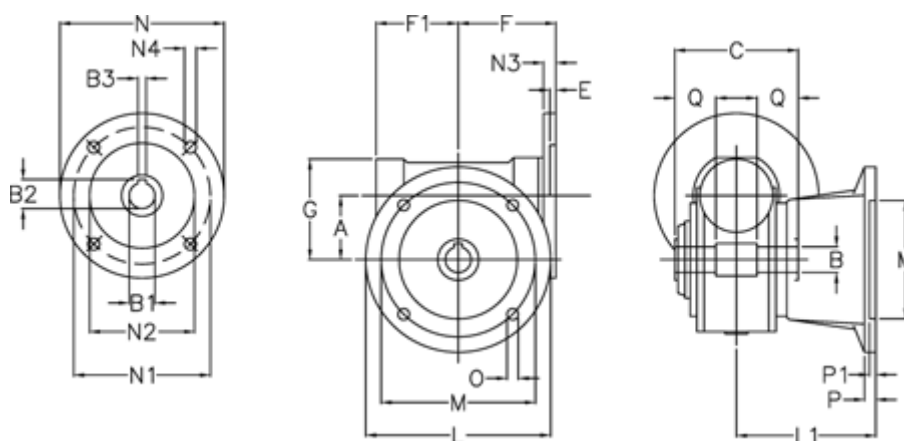

Article number: 390204903662210  
 Description: Worm gear  
 VF 49-FA2-36-63B5

## Measures

A = 49.5	F1 = 63	N2 = 95
B = 25 H7	G = 80	N3 = 10.5
B1 E7 = 11	L = 125	N4 = 9.5
B2 = 12.8	L1 = 115	O = 10.5
B3 H9 = 4	M = 90	P = 12
C = 82	M1 = 70	P1 = 10
E = 3	N = 140	Q = 22.5
F = 70	N1 = 115	